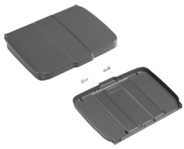

Green Hotel 902

Trolley with Rilsan varnished frames and foldable bag holder, included back panel

Suggested for 12/15 rooms service - **Bag not included**

Technical information

code	notes	cm	L	pcs	kg	m ³
0H003902	ø 125 mm wheels	↙ 117 ↘ 53 ↙ 128	120	1	35,8	0,268
0H003902U	ø 150 mm wheels	↙ 117 ↘ 53 ↙ 130,5	120	1	36,04	0,268

Eco-friendly: completely made of polypropylene, non-rusting, solid and entirely recyclable
Components made in recycled plastic

Advantages

- **Shock-resistant:** polypropylene, naturally stainless and elastic, guarantees shockproof performance
- **Rust-proof:** Rilsan varnished to prolong the life cycle of the product
- **Modular:** components and accessories allow you to customize the trolley for every need, making it easy to update or repair at any time
- **Easy to maintain:** the smooth surfaces and the absence of cavities facilitate cleaning and guarantee a high level of hygiene
- **Ergonomic:** the bag holder allows bag extraction without the need to lift it, avoiding traumas and fatigue on the vertebral column
- **Customisable:** two labels on the base of the trolley can carry the logo of the cleaning company

Compatibility

Green Hotel trolleys can be connected thanks to a joint, thus obtaining a complete system, easy to move

Material

Polypropylene - Stanchions: Rilsan varnished steel

Packaging: [click here to see the environmental labelling of packaging](#)

Related products

120 L plastified bag

120 L plastified bag with zip

Lid 120 L bag holder with check-list holder

Divider Green Hotel

Bottle rack with dividers